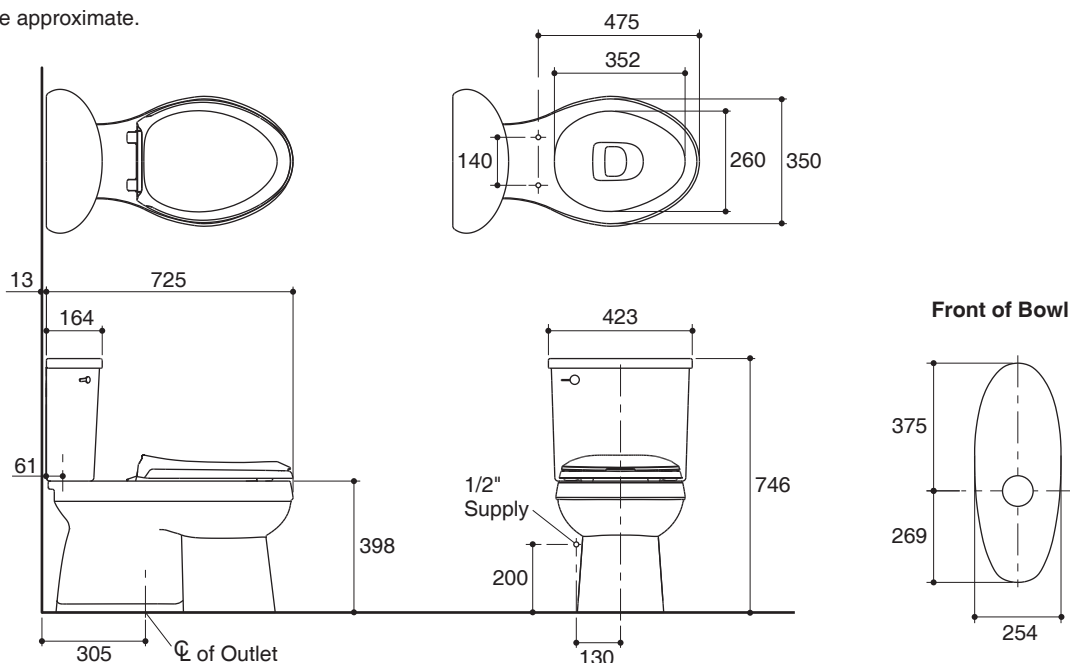

TWO-PIECE TOILET WITH SEAT K-22245K

Features

- Vitreous china
- Elongated bowl
- Includes French Curve quiet close seat
- Includes polished chrome trip lever
- Siphonic Wash Down flushing system
- 4 liter per flush
- 305 mm rough-in for S-trap
- 423 x 725 x 746 mm

Codes/Standards Applicable

Specified model meets or exceeds the following:

- ASME A112.19.2/CSA B45.1
- MS1552:2011
- PNS156:2010
- SNI03-0797:2006
- SS574:2012
- TIS 792-2554

Technical Information

Fixture:	
Configuration	two-piece, elongated
Water per flush	4 liter
Passageway	51 mm
Water area	137 x 109 mm
Water depth from rim	235 mm
Seat post hole centers	140 mm

Included Components:	
Bowl	K-22246K
Tank	K-9992K
Tank cover	1277508-SP
French Curve quiet close seat	K-4713X

Installation Notes

Install this product according to the installation guide.

Specified Model

Model	Description	Color/Finished
K-22245K-C	Adair Concealed two-piece toilet with French Curve quiet close seat	0: White

Dimensions are approximate.
Unit: mm

Note: The recommended dimension for installation can be adjusted according to user preferences and layout.

Product Diagram